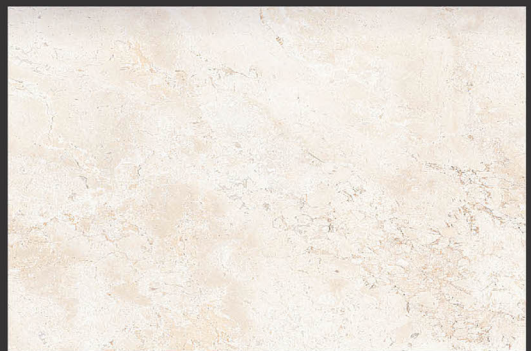

POSTER-24-L